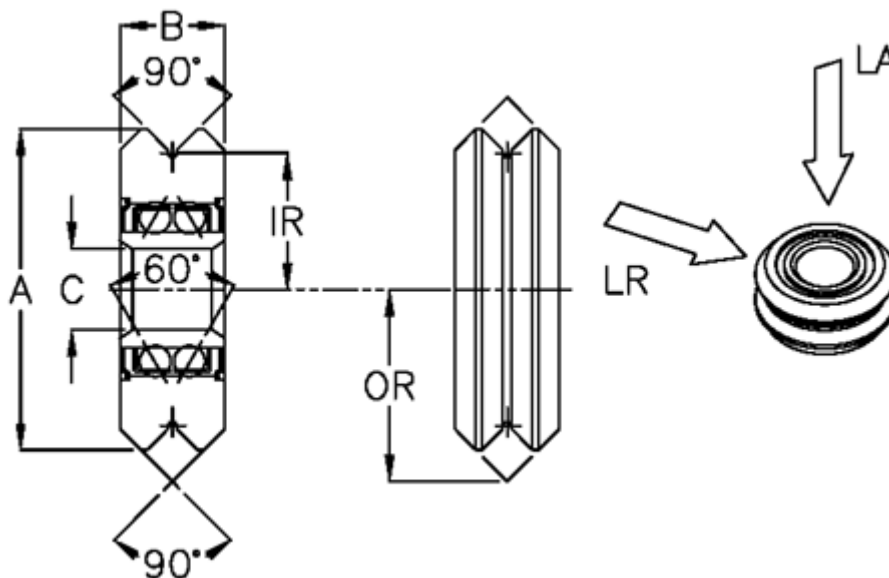

Article number: 05533

Description: Guide wheel W3X

Measures

Diameter A	= 45.80
Hole size C	= 12.00
Internal radius IR	= 19.05
Outer radius OR	= 27.00
Width B	= 15.88